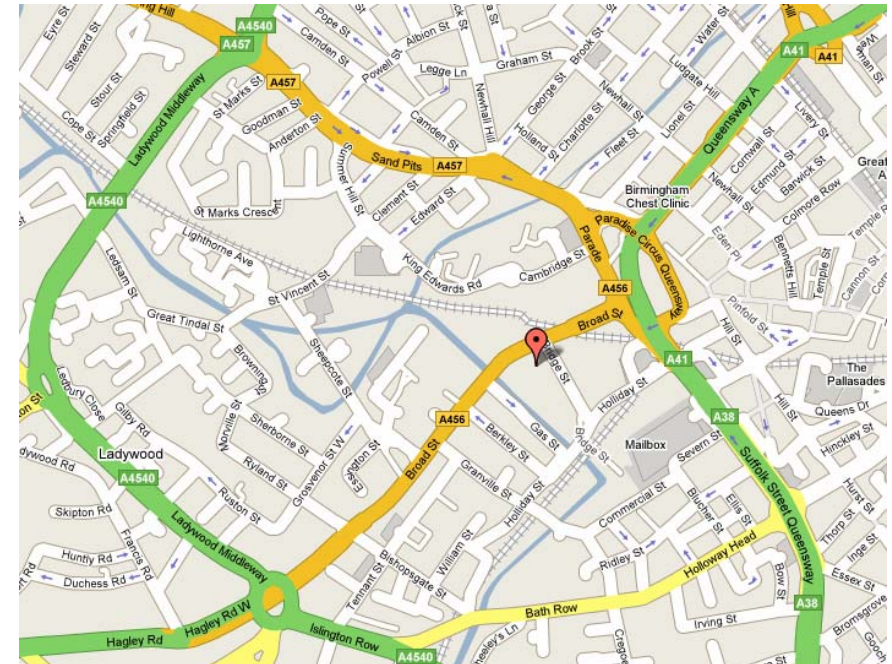

## Directions to the hotel

From Birmingham International Airport  
Leave the Airport Way. At roundabout, take 2nd exit B4438 (not shown, signposted Birmingham A45, Solihull). At the junction for station, take 3rd exit at roundabout. At junction with A45, take 1st exit to join A45. At junction with M42, branch left (signposted M6, M1) and at roundabout take 2nd exit (M42). At junction 7 on M42, branch left (signposted M6 The North West and B'ham) to join junction 6 (A38/A38 (M)/A5127). Keep on A38. Follow signs to the International Convention Centre (ICC) and National Indoor Arena (NIA).

From London

Follow signs to M1 North. Follow M1 until you get to Junction 19 (M6). Branch left to join M6 (signposted The North West). At Junction 6 (A38/A38 (M)/A5127) join the A38 (signposted B'ham Centre). Keep on A38. Follow signs to the International Convention Centre (ICC) and National Indoor Arena (NIA).