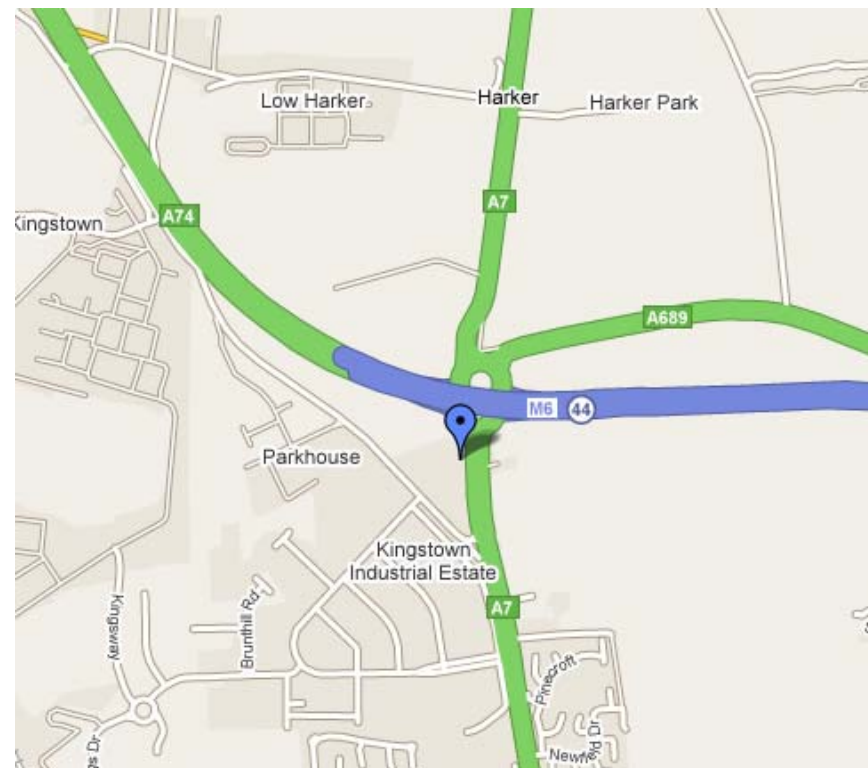

Investment Intelligence Seminar Carlisle

Carlisle (M6 Jct44), Parkhouse Road, Carlisle, CA3 0HR
Telephone: 0870 850 6334

Directions to the hotel

Leave the M6 at junction 44. Follow the A7 for Carlisle. Turn right at the first set of traffic lights and then take the first right. This takes you into the hotel car park.