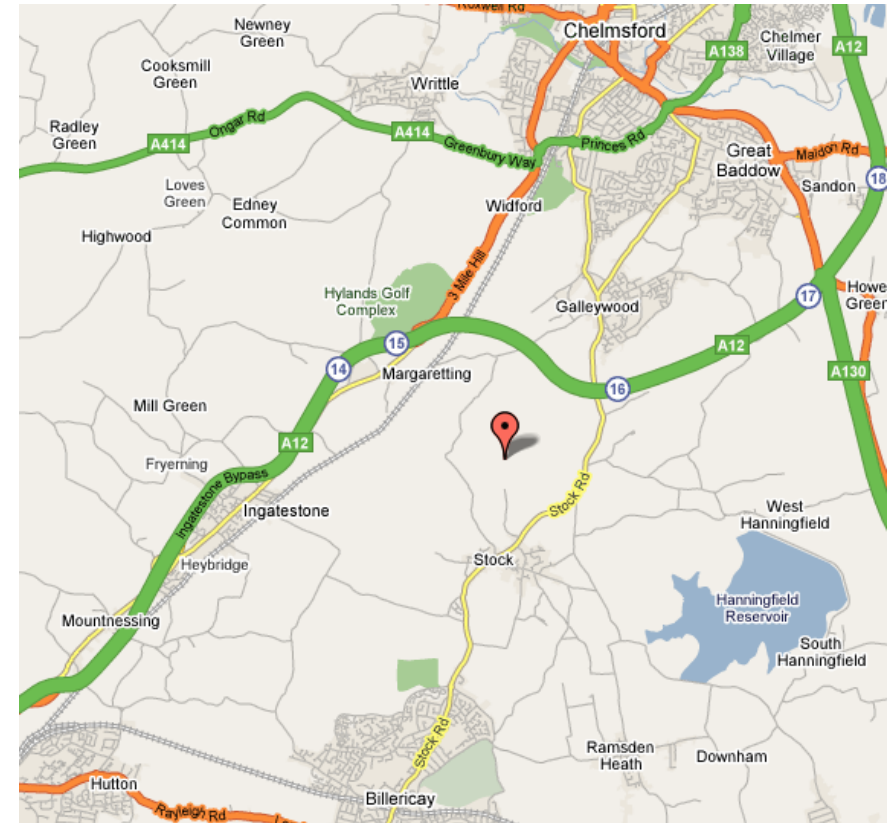

Investment Intelligence Seminar Chelmsford

Crondon Park Golf & Country Club, Stock Road, Stock, Essex, CM4 9DP
Telephone: 01277 841115

Directions to the hotel

From the M25

Exit the M25 at junction 28 onto the A12 towards Chelmsford. Leave the A12 at junction 16, onto the B1007, signposted Galleywood and Stock. Turn right on the double mini-roundabout towards Stock and Billericay. Crondon Park is on the right hand side approximately a mile from the A12 (before Stock village).

For satellite navigation directions, please use CM4 9QT.

Issued by Invesco Asset Management Limited.
Authorised and regulated by the Financial Services Authority.