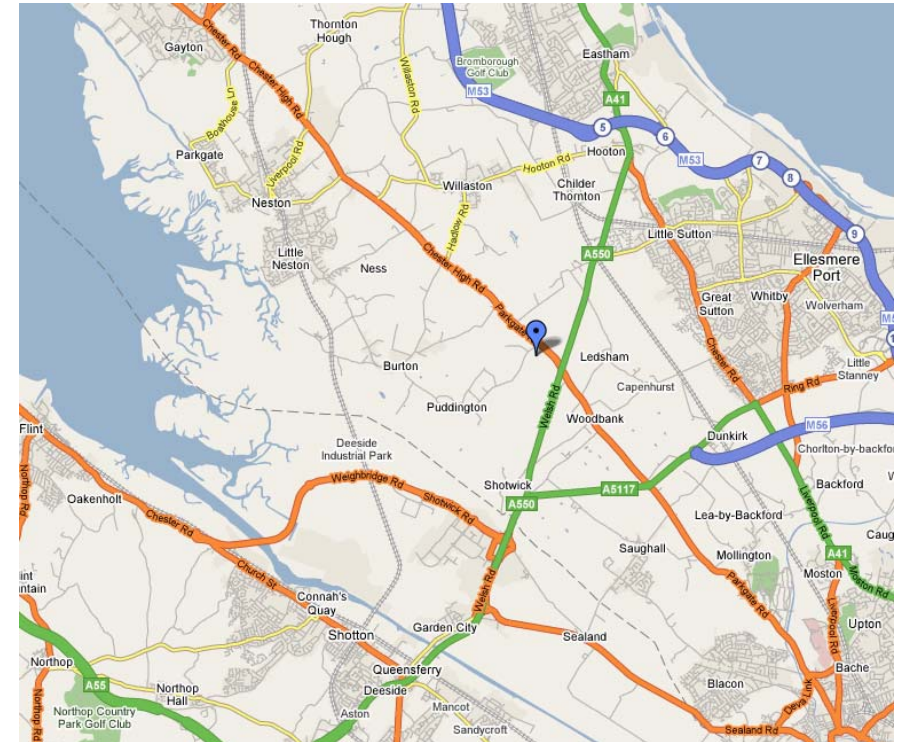

## Directions to the hotel

Leave the M6 at Junction 20A.  
Take the M56 for Chester and North Wales to the end - then take the A5117 to Queensferry.  
At the first roundabout, turn right onto the A540 for Hoylake.  
The hotel is 200 yards past the traffic lights on the left.