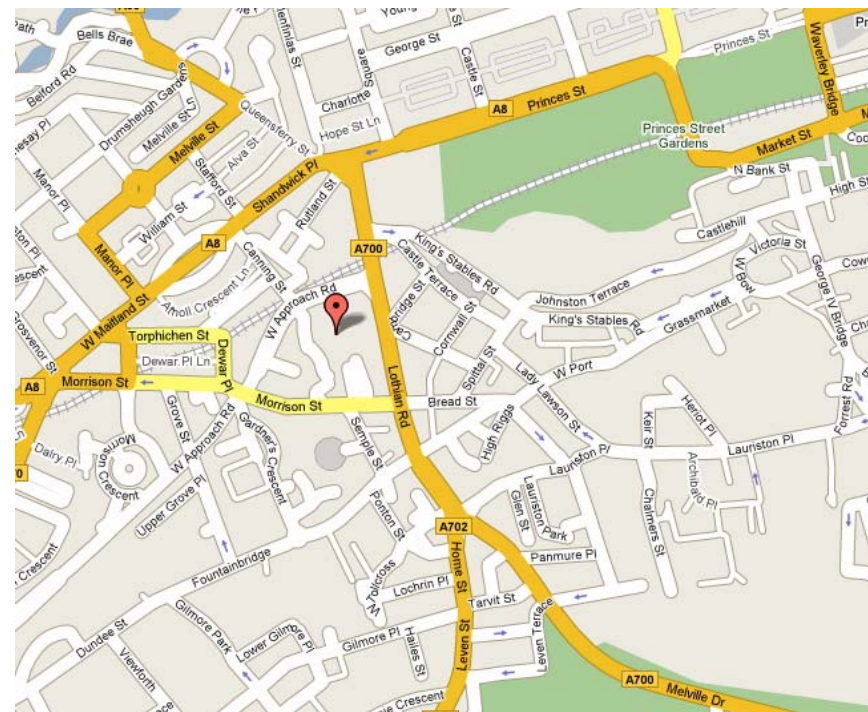

Investment Intelligence Seminar Edinburgh

Sheraton Grand Hotel & Spa, 1 Festival Square, Edinburgh, EH3 9SR
Telephone 0131 229 9131

Directions to the hotel

From East

Follow the A1 West into Edinburgh and follow the signs to the city centre. The hotel is located just off the west end of Princes Street on Western Approach Road just before the EICC.

From North

Take the M90 from the North of Scotland, which passes through Perth. Cross the Forth Road Bridge into Edinburgh city centre and the hotel is located off the Western Approach Road.

From West

Take the M8 Motorway from Glasgow, which joins the A71, to the city centre. The hotel is located just off the west end of Princes Street on Western Approach Road.