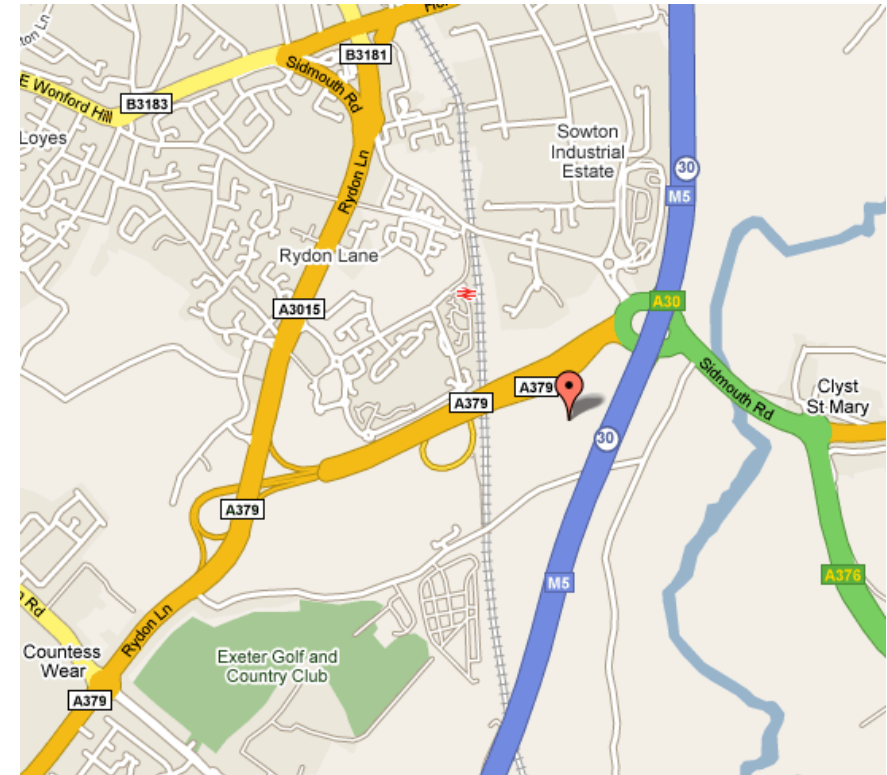

Investment Intelligence Seminar Exeter

Sandy Park (Exeter WRFC), Sandy Pk Way, Exeter, EX2 7NN
Telephone 01392 427427

Directions to the hotel

Exit the M5 at junction 30. Take the A379 towards Exeter & Dawlish. Sandy Park is signposted on your left after ¼ of a mile.

Please note that some satellite navigation systems are unable to find the postcode of Sandy Park.

Issued by Invesco Asset Management Limited.
Authorised and regulated by the Financial Services Authority.