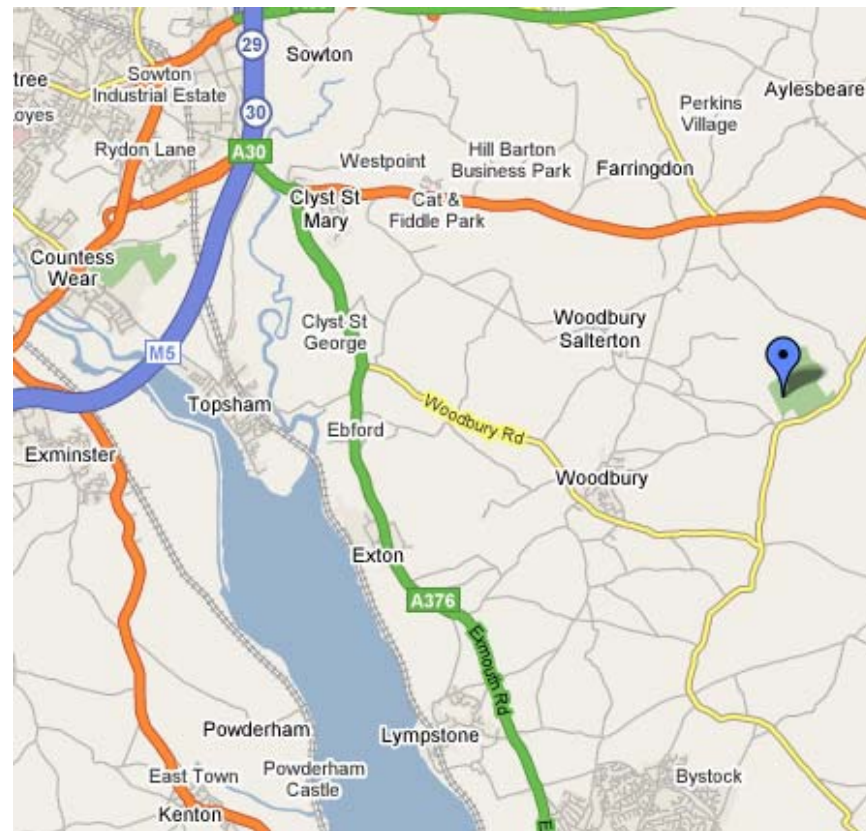

Investment Intelligence Seminar

Exeter

Woodbury Park Hotel, Woodbury, Exeter, Devon, EX5 1JJ
Telephone 01395 233382

Directions to the hotel

Exit the M5 at junction 30. Take the A376 to Sidmouth. Then the A3052 to Sidmouth. Opposite the Halfway House Inn, turn right onto the B3180 to Budleigh Salterton until you come to Woodbury Common. The hotel is signposted to the right.