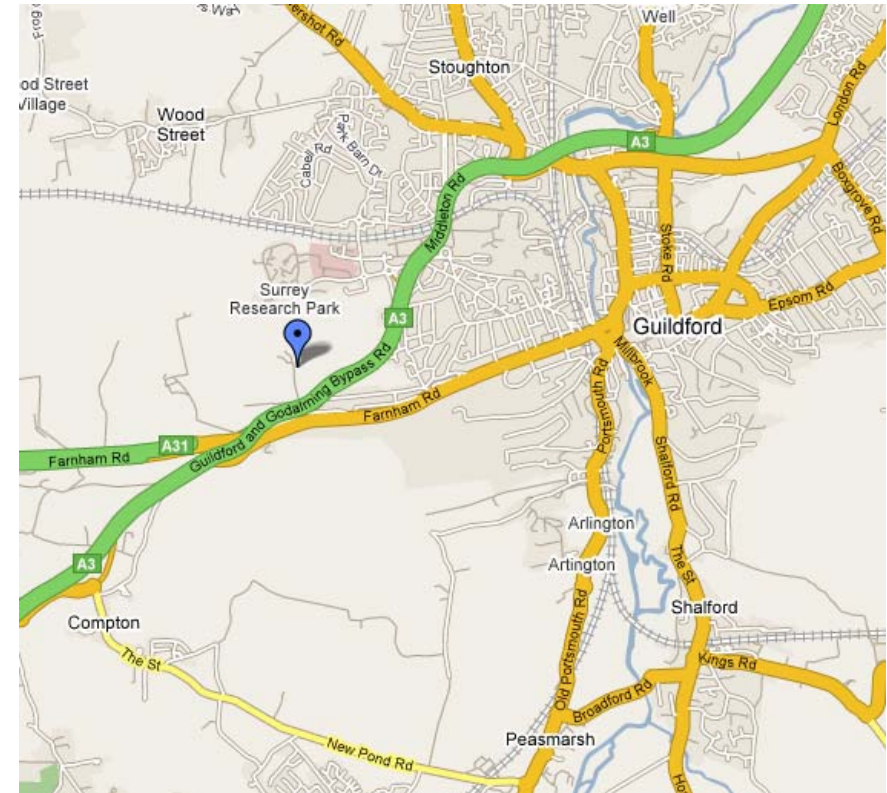

Investment Intelligence Seminar Guildford

Holiday Inn, Egerton Road, Guildford, Surrey, GU2 7XZ
Telephone 0870 400 9036

Directions to the hotel

From M25: take junction 10 & follow A3 to Guildford & exit at exit sign for Research Park & Onslow Village.

At 1st roundabout take 3rd exit. At 2nd roundabout take 2nd exit.

From South: A3 to Guildford & exit signposted for Research Park & Onslow Village. At roundabout take 1st exit.

Issued by Invesco Asset Management Limited.
Authorised and regulated by the Financial Services Authority.