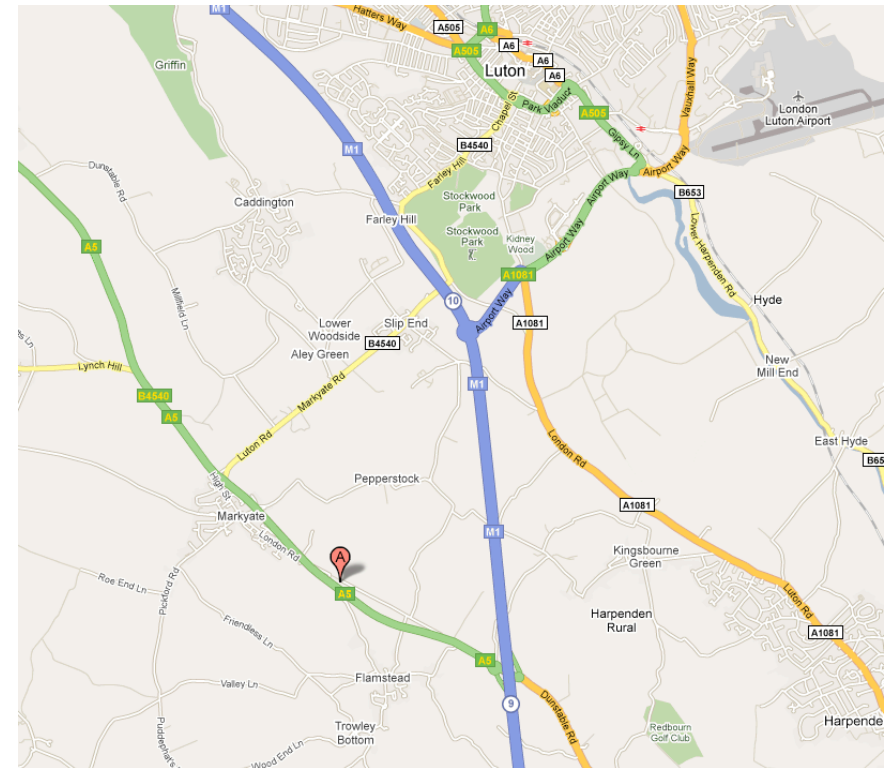

Investment Intelligence Seminar

Harpenden

Holiday Inn Luton-South (M1, Jct 9), London Road, Luton, AL3 8HH
Telephone: 01582 449988

Directions to the venue

Leave the M1 Jct 9 and follow the signs for Dunstable along the A5. You will pass the Harvester restaurant on your left continue along the A5 for 1.6 miles and the Hotels is situated on the right hand side.