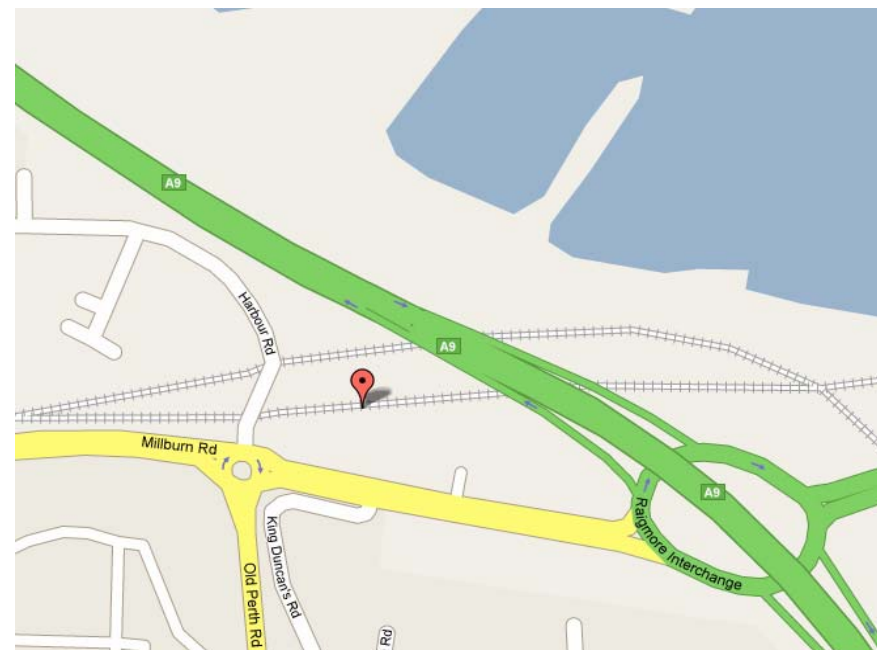

Investment Intelligence Seminar Inverness

Thistle Hotel, Millburn Rd, Inverness, IV2 3TR
Telephone 0870 333 9155

Directions to the hotel

Road

From the South on the A9 take the Raigmore Interchange exit (Aberdeen turn off) and take the first left towards the centre (3rd turning if coming from North). Thistle Inverness is on the opposite side of roundabout. There are 150 car parking spaces available at no charge.

Rail

Inverness train station is 0.75 miles away. From the station take a taxi to Thistle Inverness.

Issued by Invesco Asset Management Limited.
Authorised and regulated by the Financial Services Authority.