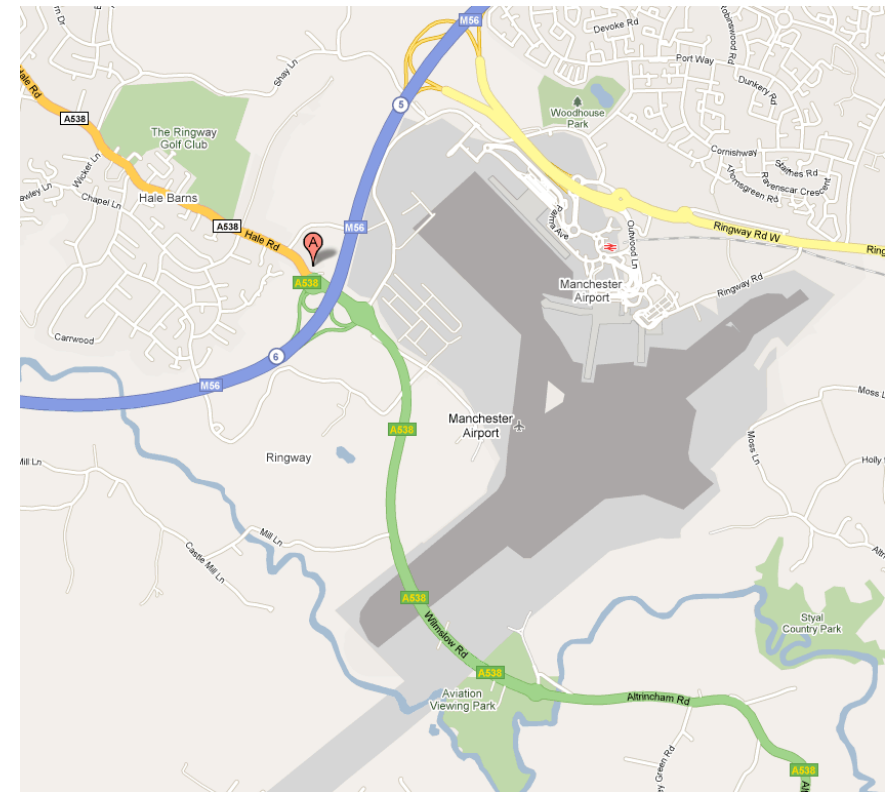

Investment Intelligence Seminar

Manchester Airport

Manchester Airport Marriott Hotel, Hale Road, Hale Barns, Manchester, WA15 8XW
Telephone: 0161 9040301

Directions to the hotel

Follow the M56 towards Manchester Airport & exit M56 at Junction 6 (Hale). At the roundabout take the 2nd exit straight into the Marriott Car Park.