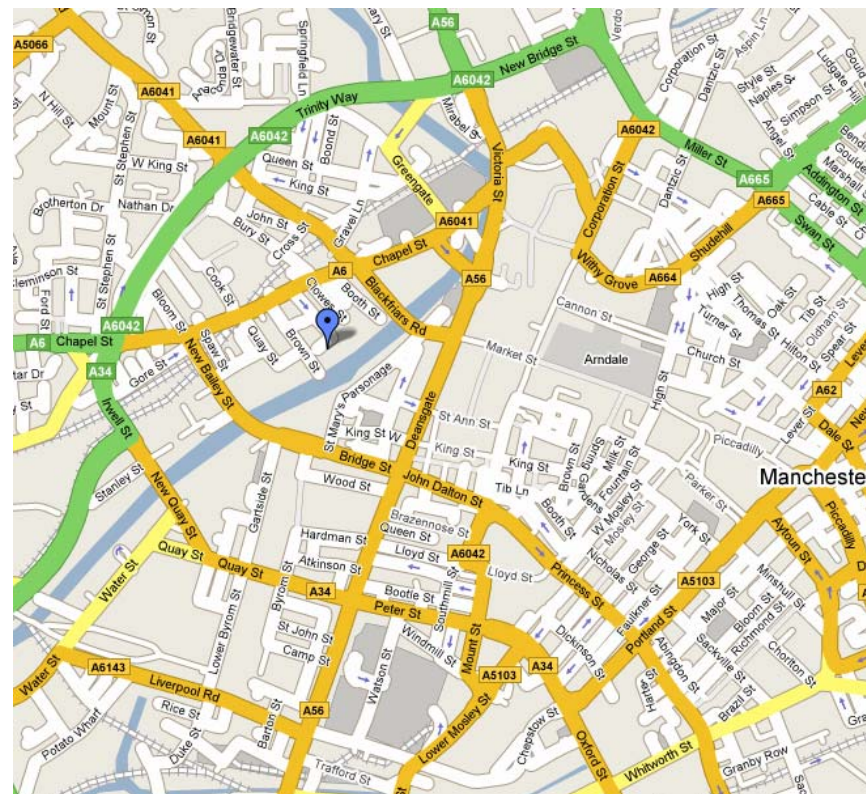

Investment Intelligence Seminar

Manchester City Centre

The Lowry Hotel, 50 Dearmans Place, Chapel Wharf, Manchester, M3 5LH
Telephone: 0161 827 4000

Directions to the hotel

From the North:

- Follow route for Carlisle to join M6, turn at junction 30 signposted the M61
- Continue on the M61 following signs for M60 and Liverpool M62
- Continue down for approx 3 miles and follow signs for M602 Manchester, towards the end of the M602 stay in the left hand lane
- At the end of M602 take the first exit on the left following signs for Salford and Pendleton
- The second set of lights is on a T-junction. Turn right at these lights onto the crescent
- Continue along for approx 2 miles and pass under a railway bridge. The entrance for the hotel is on your right after 50 yards

From the North-East of England:

- Follow A1 south picking up M62 at Ferry Bridge heading west
- Exit at junction 17 M62 follow signs Manchester City centre
- After Approx 4 miles you will come to the Manchester Evening News Arena. Turn right at the lights with the junction of the Manchester Evening News
- At the traffic lights at Renault Manchester on the junction turn left into Blackfriars
- Next set of lights turn right and the hotel entrance is 50 yards along on left hand side