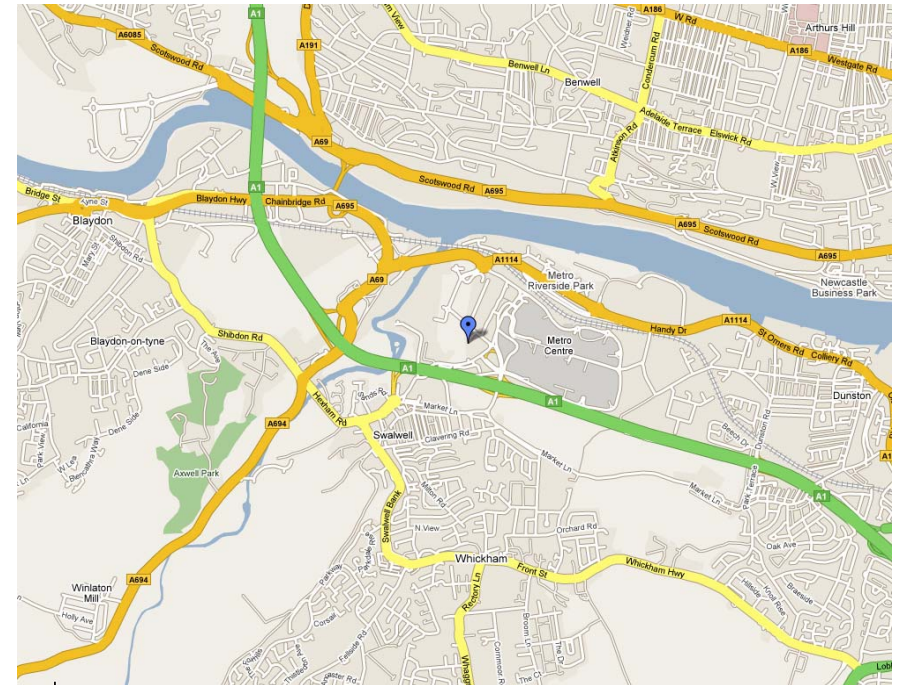

Investment Intelligence Seminar Newcastle

Newcastle Marriott MetroCentre, Marconi Way, MetroCentre, Gateshead, NE11 9XF
Telephone 0191 493 2233

Directions to the hotel

From Newcastle Airport - NCL:

Newcastle Airport - Turn left out of airport. Follow road to roundabout

Turn right onto A1 South. Take exit for MetroCentre, hotel is on left.

Issued by Invesco Asset Management Limited.
Authorised and regulated by the Financial Services Authority.