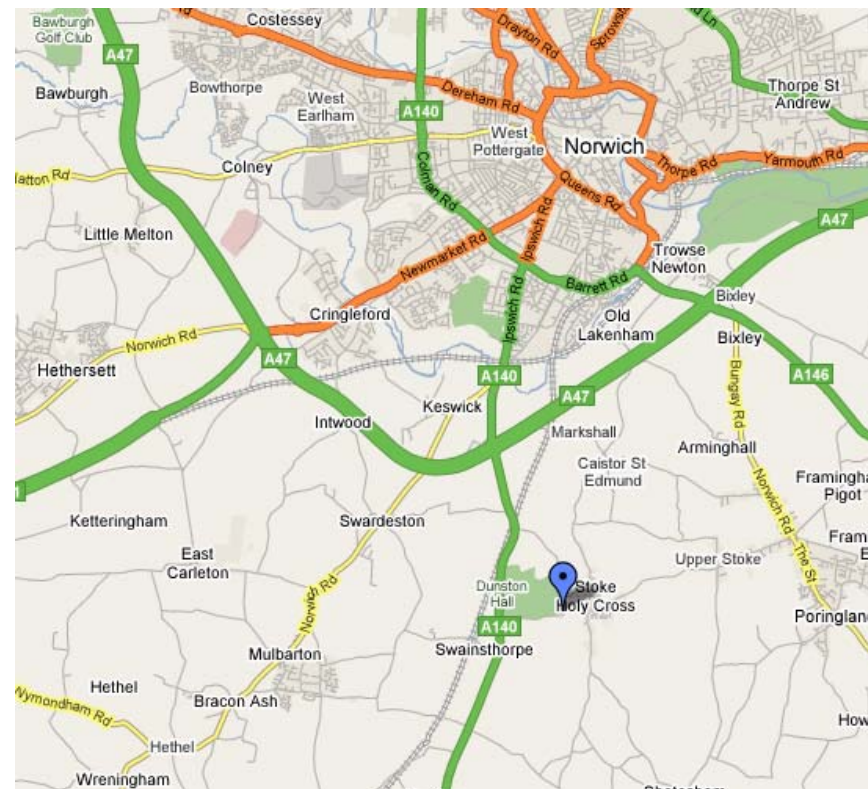

### Directions to the hotel

#### From the West (Midlands)

Travelling on the A14 from Cambridge, take the A11 towards Norwich. At the Thickthorn Services roundabout, take the A47 towards Great Yarmouth. Leave at the next exit, taking the A140 towards Ipswich. The hotel is on the left after approx 1 mile.

#### From the South (M11)

From the M11, take the A11 towards Norwich. At the Thickthorn Services roundabout, take the A47 towards Great Yarmouth. leave at the next exit, taking the A140 Ipswich Road towards Ipswich, Dunston Hall is on the left, after about 1 mile.

#### From the South (A12)

Travelling from the A12 towards Ipswich. At Ipswich take the A14 towards Bury St. Edmunds/Cambridge. Take the A140 towards Norwich. After the villages of Long Stratton then Newton Flotman, look out for Dunston Hall on the right hand side.