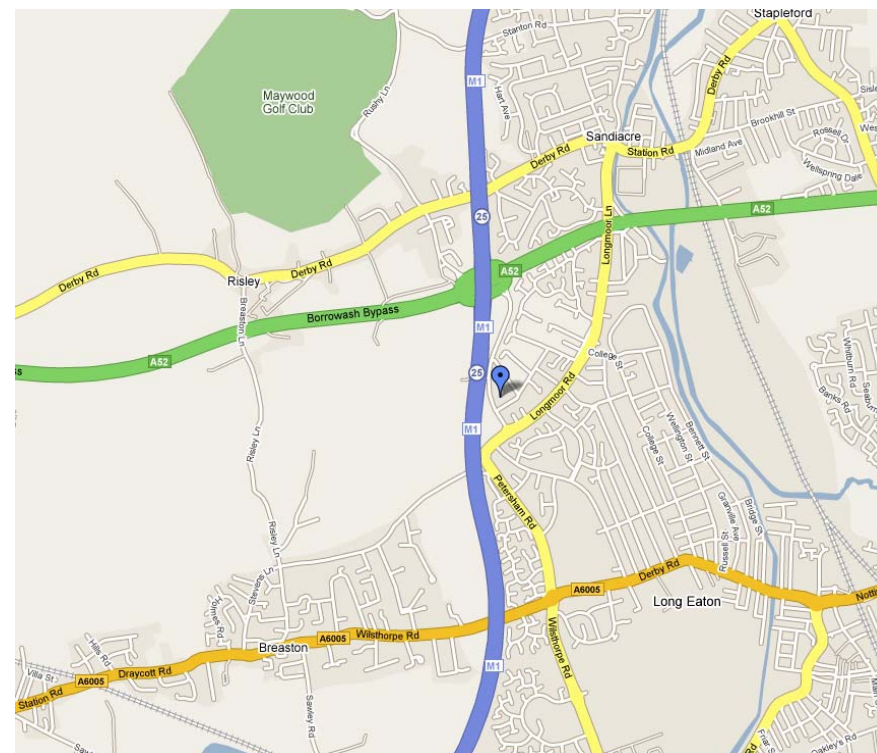

Investment Intelligence Seminar Nottingham

Novotel Nottingham East Midlands, Bostock Lane, Long Eaton, Nottingham, NG10 4EP

Telephone 0115 946 5111

Directions to the hotel

From London/Leicester:

Head North on the M1

Exit M1 motorway at junction 25

Take the Bostock Lane exit from the Motorway junction

From Sheffield:

Head South on the M1

Exit M1 motorway at junction 25

Take the Bostock Lane exit from the Motorway junction

From Birmingham:

Head North East on M42 to Ashby-de-la zouch

Join the A42 and continue to the M1

Exit M1 motorway at junction 25

Take the Bostock Lane exit from the Motorway junction

Issued by Invesco Asset Management Limited.
Authorised and regulated by the Financial Services Authority.