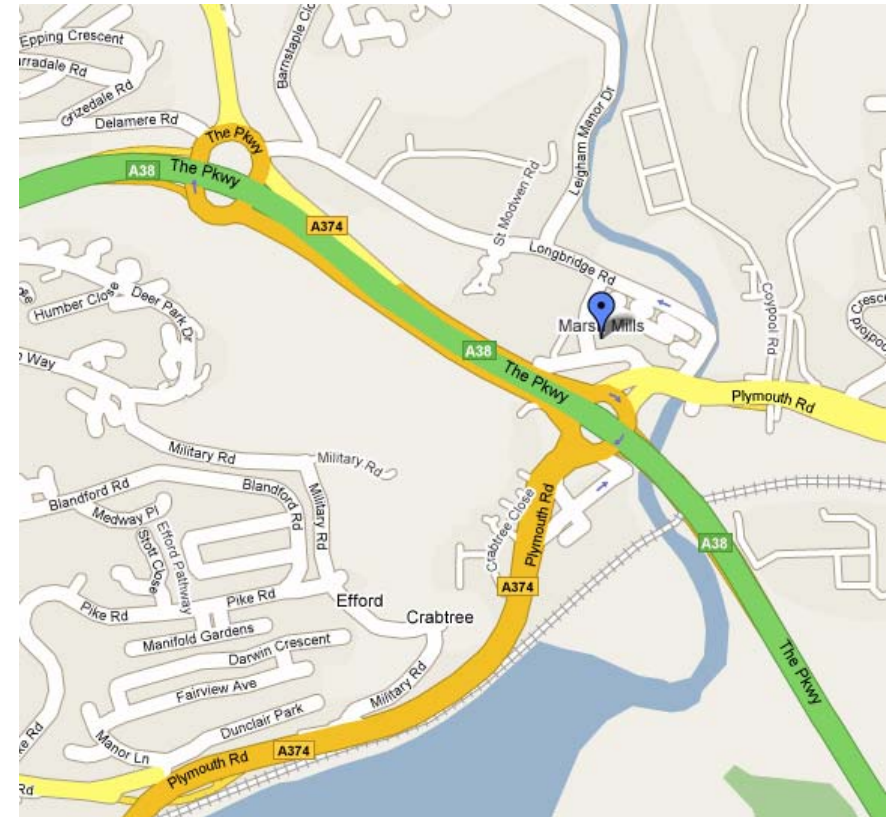

# Investment Intelligence Seminar Plymouth

Novotel Plymouth, 270 Plymouth Road, Marsh Mills, Plymouth, Devon, PL6 8NH  
Telephone 01752 221 422

## Directions to the hotel

Exeter (A38) to Plymouth. Take the exit for Plymouth City Centre.

From Newquay (A392), take the A30 to Bodmin then the A38 to Plymouth. Take the exit for Plymouth City Centre.