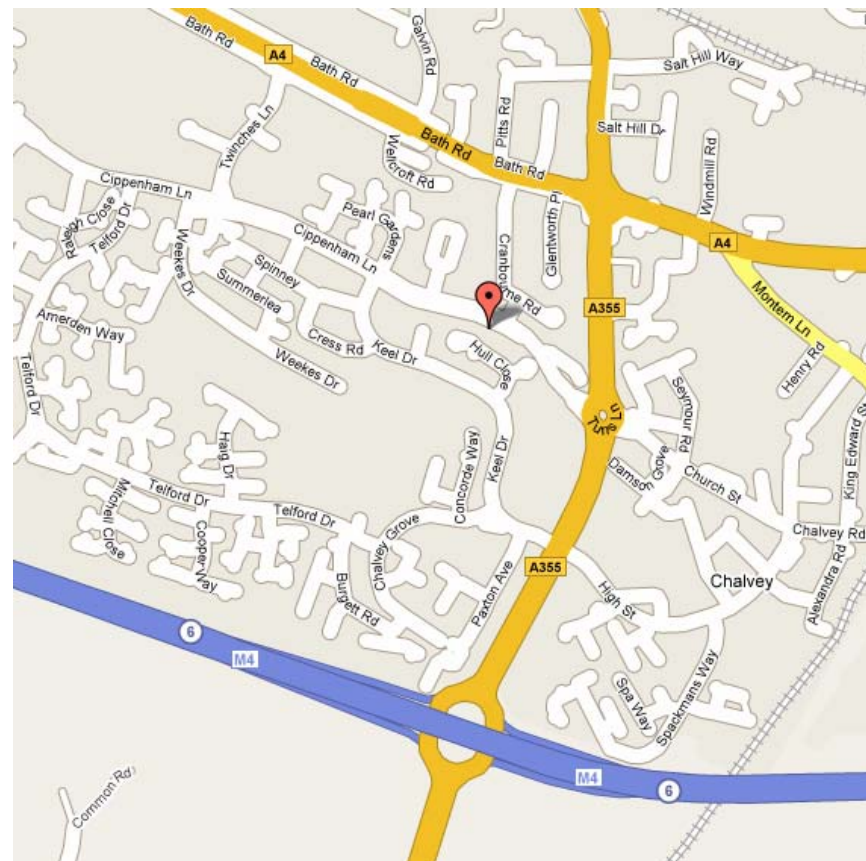

Investment Intelligence Seminar Slough/Windsor

Copthorne Slough/Windsor, 400 Cippenham Lane, Slough, SL1 2YE
Telephone: 01753 516222

Directions to the venue

From M4:

Exit M4 at Junction 6 and follow A355 Slough; at roundabout turn left, hotel is on the left.

From M40:

Exit M40 at Junction 2 and follow A355 Slough; at A355/A4 junction, go straight across traffic lights; at roundabout turn right, hotel is on the left.

Issued by Invesco Asset Management Limited.
Authorised and regulated by the Financial Services Authority.