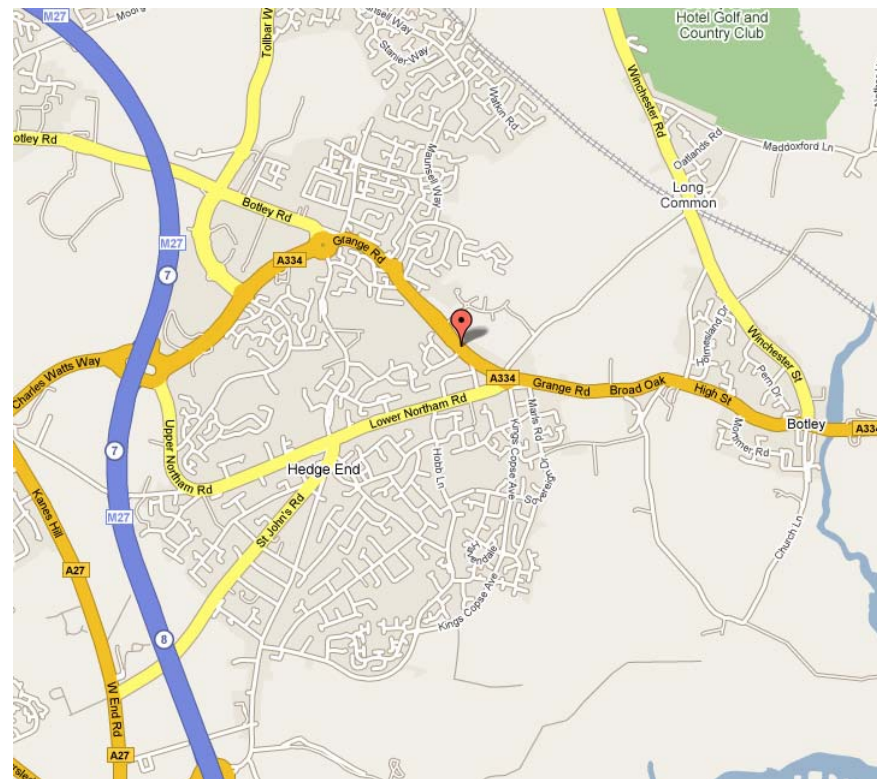

Investment Intelligence Seminar Southampton

Best Western Botleigh Grange Hotel, Grange Road, Southampton, SO30
Telephone 01489 787 700

Directions to the hotel

From: A334. Travel on A334 for two miles and take Exit 7 of M27, then follow A334 to the Best Western Botleigh Grange Hotel which is on the left.