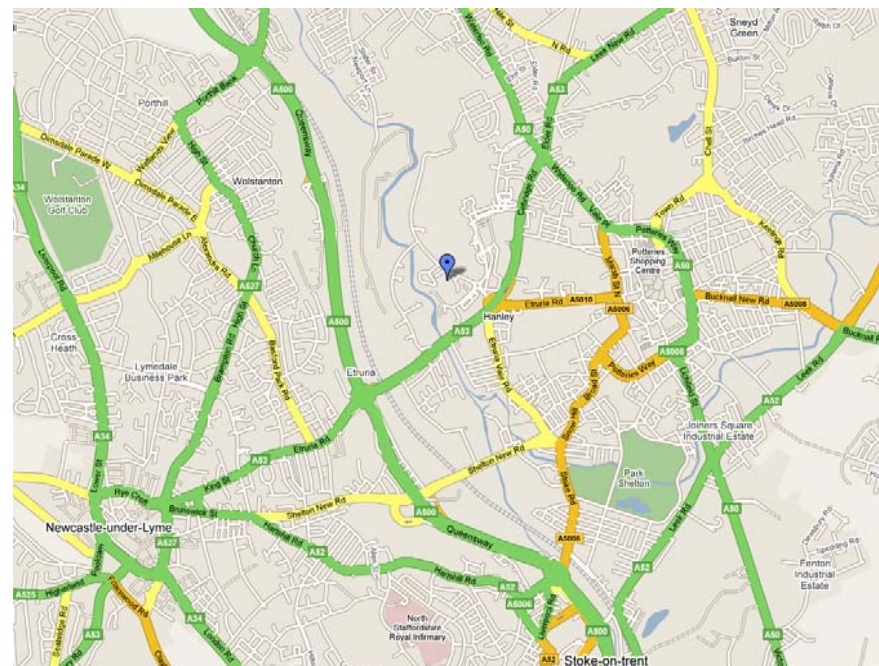

Investment Intelligence Seminar Stoke

Stoke Moat House, Etruria Hall, Festival Way, Etruria, Stoke-on-Trent, Staffordshire, ST1 5BQ
Telephone 01782 609988

Directions to the hotel

From M6 motorway:

At junction 16, take the A500 exit to Newcastle-u-Lyme/Stoke-on-trent (North)/Crewe/Nantwich

At next roundabout, take the 1st exit onto A500 heading to Newcastle-under-Lyme/Stoke-on-Trent (7.1 miles)

Take the exit toward A53/Etruria Rd. Turn left at A53/Etruria Rd (0.5 miles)

Take the exit at the roundabout, take the 1st exit onto Festival Way. Go through 1 roundabout (0.2 miles) turn left and then make a final turn right.