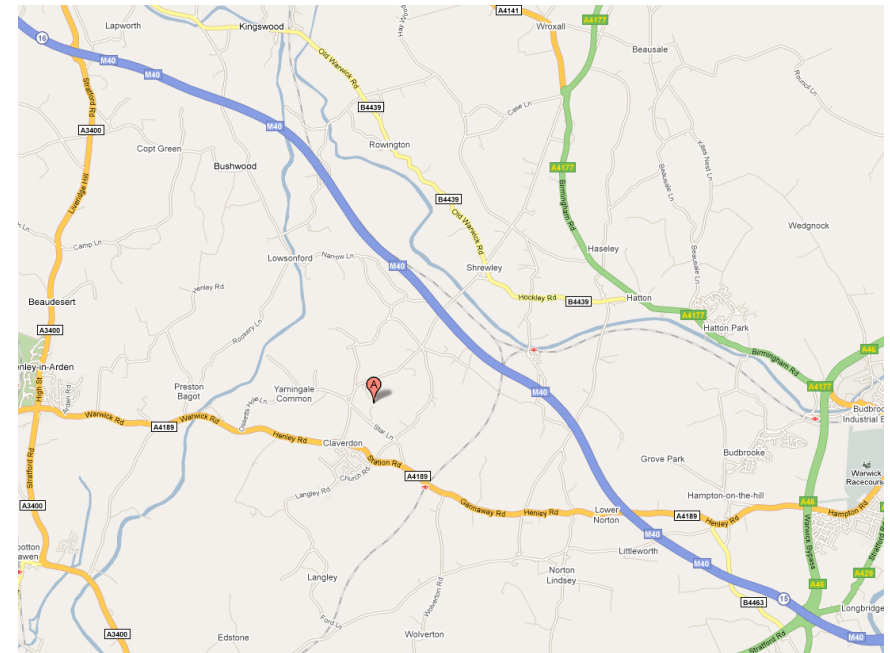

Investment Intelligence Seminar

Warwick

Ardencote Manor Hotel, Country Club & Spa, The Cumsey, Lye Green Road, Claverdon, Warwick, CV35 8LT
Phone 01926 843111

Directions to the hotel

From North

M40 - Exit Junction 16, or From M42 - Exit Junction 4. Take A3400 to Henley-in-Arden. Drive through Henley-in-Arden Village and at traffic lights, turn left on to the A4189 signposted Warwick. (Then follow from A4189 instructions).

From South

M40 Exit Junction 15- take 5th exit, signposted Warwick (A429). Follow road for 1 mile and take Left turn into Shakespeare Avenue (signposted Racecourse Parking). Follow road over mini roundabout to T junction (Hampton Road/A4189). Take Left turn and follow A4189. After exactly 5 miles take Right hand turn (Lye Green Road) signposted Shrewley & Ardencote Manor Hotel. After 3/4 mile take right hand turn into Hotel grounds.

From A4189

On entering the Village area of Claverdon (4 miles equidistant between Warwick & Henley-in-Arden along A4189), look out for white directional sign to Shrewley and brown tourist sign to Ardencote Manor. Take this turn and after approximately 1 mile on the right, you will come to the Ardencote Manor Hotel, Country Club & Spa.