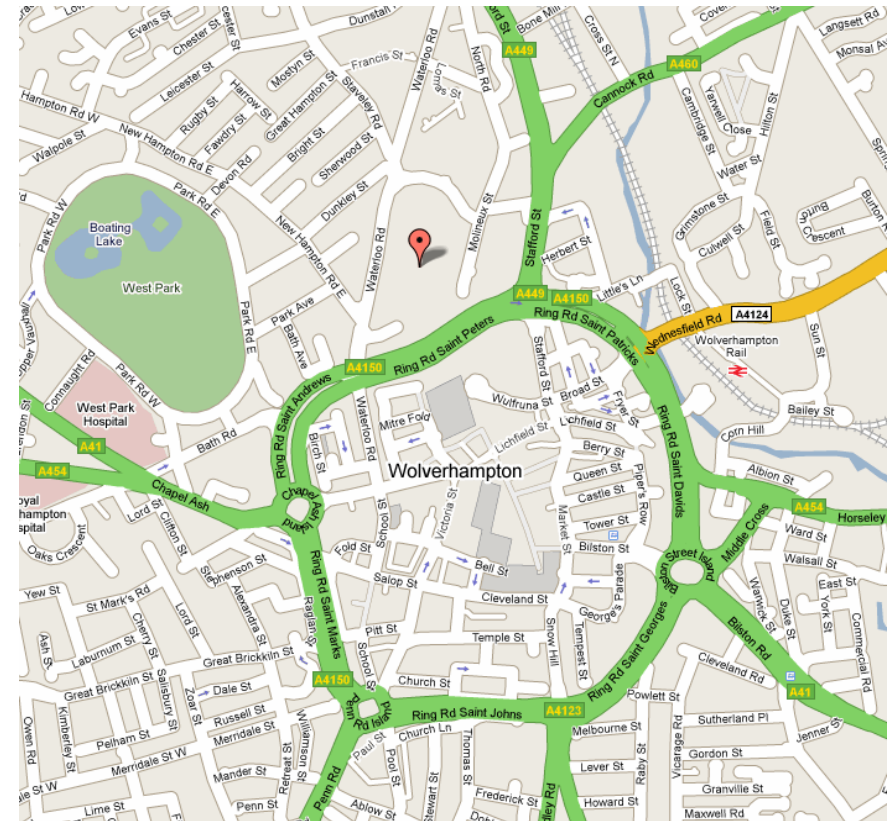

## Directions to the hotel

From all major trunk roads (A449, A41, A4123, A454, A460)  
Enter the Wolverhampton ring road. Follow signs for Molineux Centre.  
The entrance is on Waterloo Road.

Issued by Invesco Asset Management Limited.  
Authorised and regulated by the Financial Services Authority.